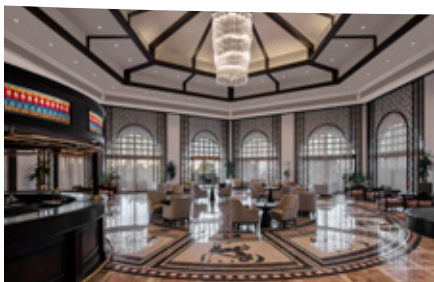

Important Note: Import availability of some beverage brands during the season and/or the ability of the supplier company to provide them may cause a change in the beverage brands.

Lobby Bar