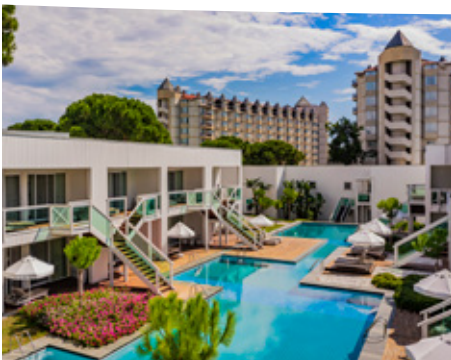

- Aquapark is open between 10:00 - 12:30 / 14:30 - 17:00.
- All slides in the aquapark have age and height restrictions for your safety.

Luxury Pool Suite

Indoor Kids Pool

Garden Pool

Entertainment, Activity and Sport