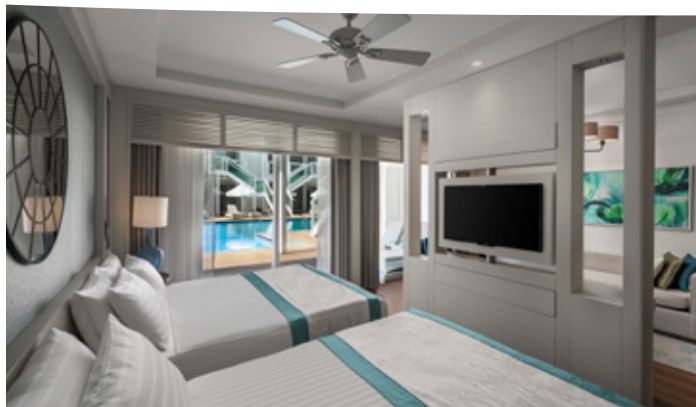

Excellent Suite

Sea View | Main Building
6 pcs. | 125 m²

Maximum Capacity: **4 People**

Features

Laminated Floor
Bedroom:
1 Double bed (150x200 cm)
Living Room:
2 Single beds (100x200 cm)
1 Sofa (Openable; 80x200 cm)
Communicating Door
Wardrobe Room
2 Bathrooms
Balcony