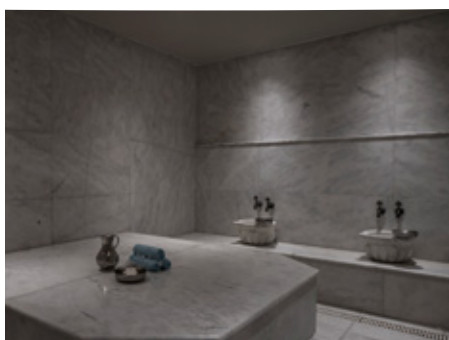

Turkish Bath