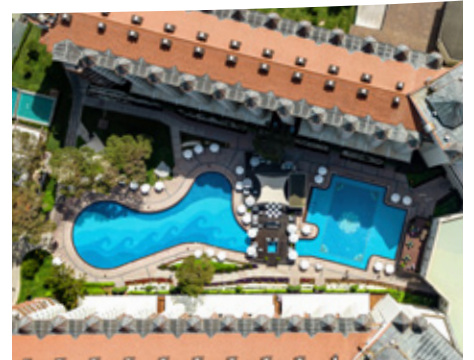

- Aquapark is open between 10:00 - 12:30 / 14:30 - 17:00.
- All slides in the aquapark have age and height restrictions for your safety.

Luxury Pool Suite

Indoor Kids Pool

Garden Pool

Entertainment, Activity and Sport