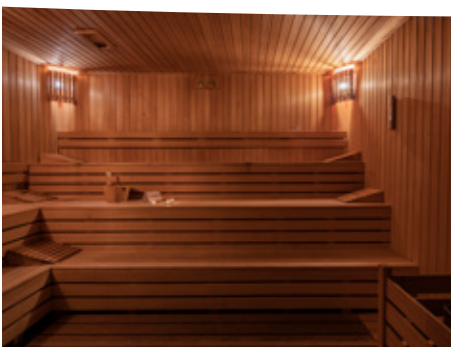

Paid Services

- Massages
- Skin and Body Care
- VIP Section and SPA

Sauna