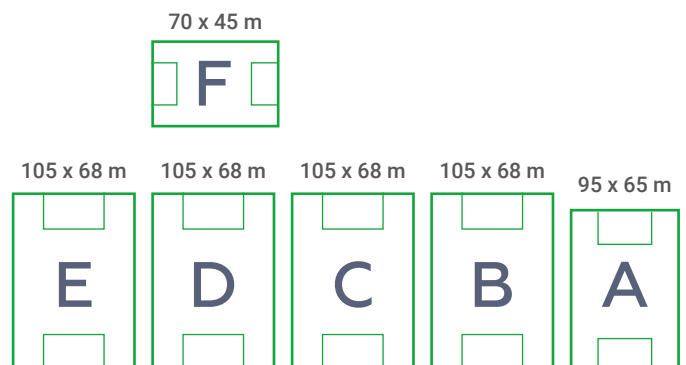

Papillon Drainage System

- Grass
- Sand / 0
- Gravel-Sand / 0-7
- Gravel / 7-15
- Drainage Pipe
- Large Gravel / 15-30