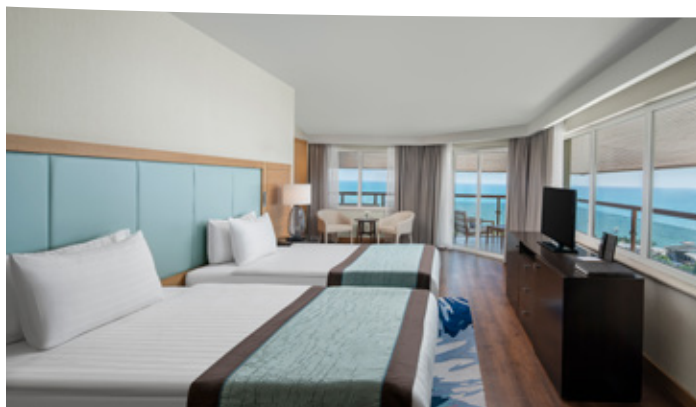

Presidential Duplex Suite

Sea View | Main Building
2 pcs. | 240 m²

Maximum Capacity: **6 People**

Features

Laminated Floor
2 Bedrooms: in one bedroom 2 Single beds (120x200 cm) and in the other bedroom 1 Double bed (200x200 cm).
Living Room:
1 Armchair
Dining Room
Communicating Door
3 Bathrooms
Balcony

Bathroom
Shower Cabinet
Jacuzzi

Bathrobe and Slippers
Bathroom Amenities

Technology
Digital Safe
Wireless Internet
LCD TV
Central Air Conditioner
Telephone

Services
Water Heater
Minibar (Daily Refills)
Pillow Menu
Capsule Coffee Machine
Iron and Ironing Board