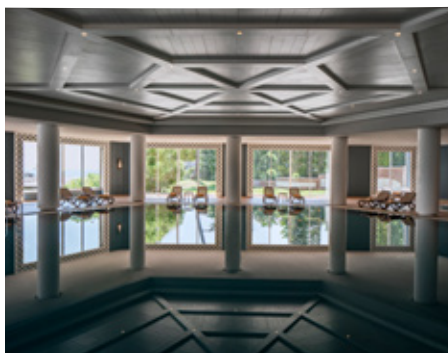

- Aquapark is open between 10:00 - 12:30 / 14:30 - 17:00.
- All slides in the aquapark have age and height restrictions for your safety.

Luxury Pool Suite

Indoor Kids Pool

Garden Pool

Entertainment, Activity and Sport