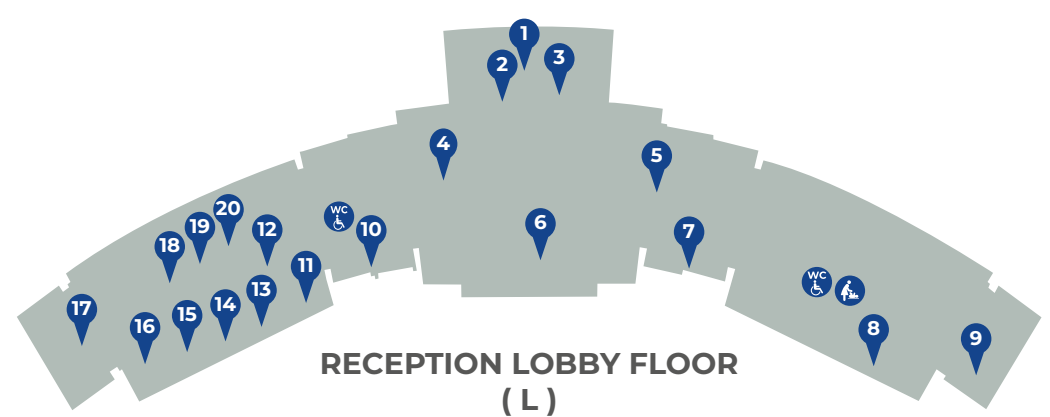

SPORTS FACILITIES

- J. Paddle, Pickelball, Tennis Courts
- K. Football Field

Walking Path

REGNUM THE CROWN

1. Regnum The Crown Entrance
2. Electric Vehicle Charging Station

ROOFTOP TERRACE

3. Glow Bar
4. Taurus Fitness Club
5. Sunset Private Dining
6. Nuage Rooftop Restaurant
7. Ash Cigar Lounge
8. Sunset Bar & Lounge
9. Seven Rooftop Pool & Lounge

ENTERTAINMENT AND KIDS

- A. Pearl Event and Concert Area
- B. Bamboo Kids World
- C. Leo Club
- D. Amphitheatre
- E. Kids Adventure Park
- F. Beach Volleyball
- G. Jungle Gym
- H. Aqualantis
- I. Wave Pool

SPORTS FACILITIES

- J. Paddle, Pickelball, Tennis Courts
- K. Football Field

Walking Path

1. Entrance
2. Reception
3. Leaf Lobby Bar
4. Golf Reservation desk
5. Guest Relations
6. Concierge
7. Transfer desk
8. Business Center
9. Beehive Fitness Club
10. Medical Service
11. Revive Wellbeing
12. Indoor Pool
13. Köz Ocakbaşı Turkish Restaurant
14. Tramonto Italian Restaurant
15. Kushimoto / Teppanyaki Japanese Restaurant
16. The Seahorse Seafood Bar & Grill
17. The Shamrock Irish Bar
18. Luggage and Golf Equipment Room
19. Regnum Lounge
20. Grill Do Brasil Restaurant
21. Convention Center
22. Upper Lobby Terrace