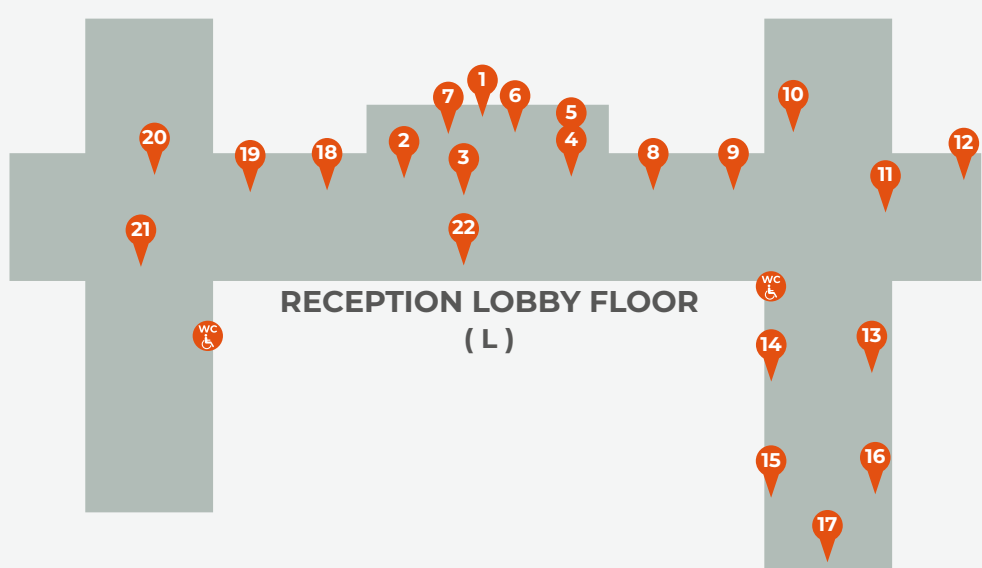

1. Entrance
2. Reception
3. Leaf Lobby Bar
4. Golf Reservation desk
5. Guest Relations
6. Concierge
7. Transfer desk
8. Business Center
9. Beehive Fitness Club
10. Medical Service
11. Revive Wellbeing
12. Indoor Pool
13. Köz Ocakbaşı Turkish Restaurant
14. Tramonto Italian Restaurant
15. Kushimoto / Teppanyaki Japanese Restaurant
16. The Seahorse Seafood Bar & Grill
17. The Shamrock Irish Bar
18. Luggage and Golf Equipment Room
19. Regnum Lounge
20. Grill Do Brasil Restaurant
21. Convention Center
22. Upper Lobby Terrace