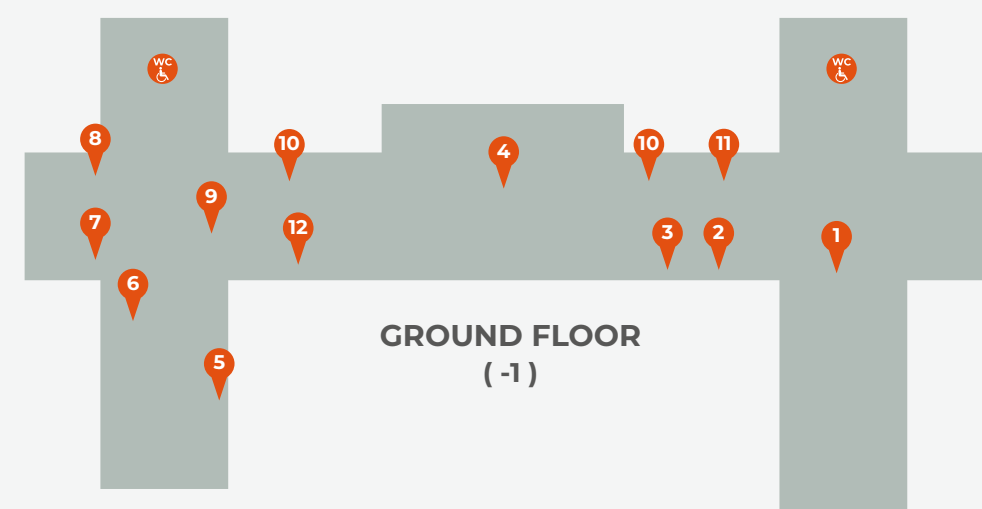

1. Olive Restaurant Designated Terrace in Olive Main Restaurant
2. Photographer
3. Macaroon Patisserie
4. One Lobby Bar
5. Score Sports Bar
6. Knock Knock Game Center & Bowling
7. Hairdresser
8. Reg Galaxy
9. ATM
10. Shops
11. Market
12. Nazari Bakery